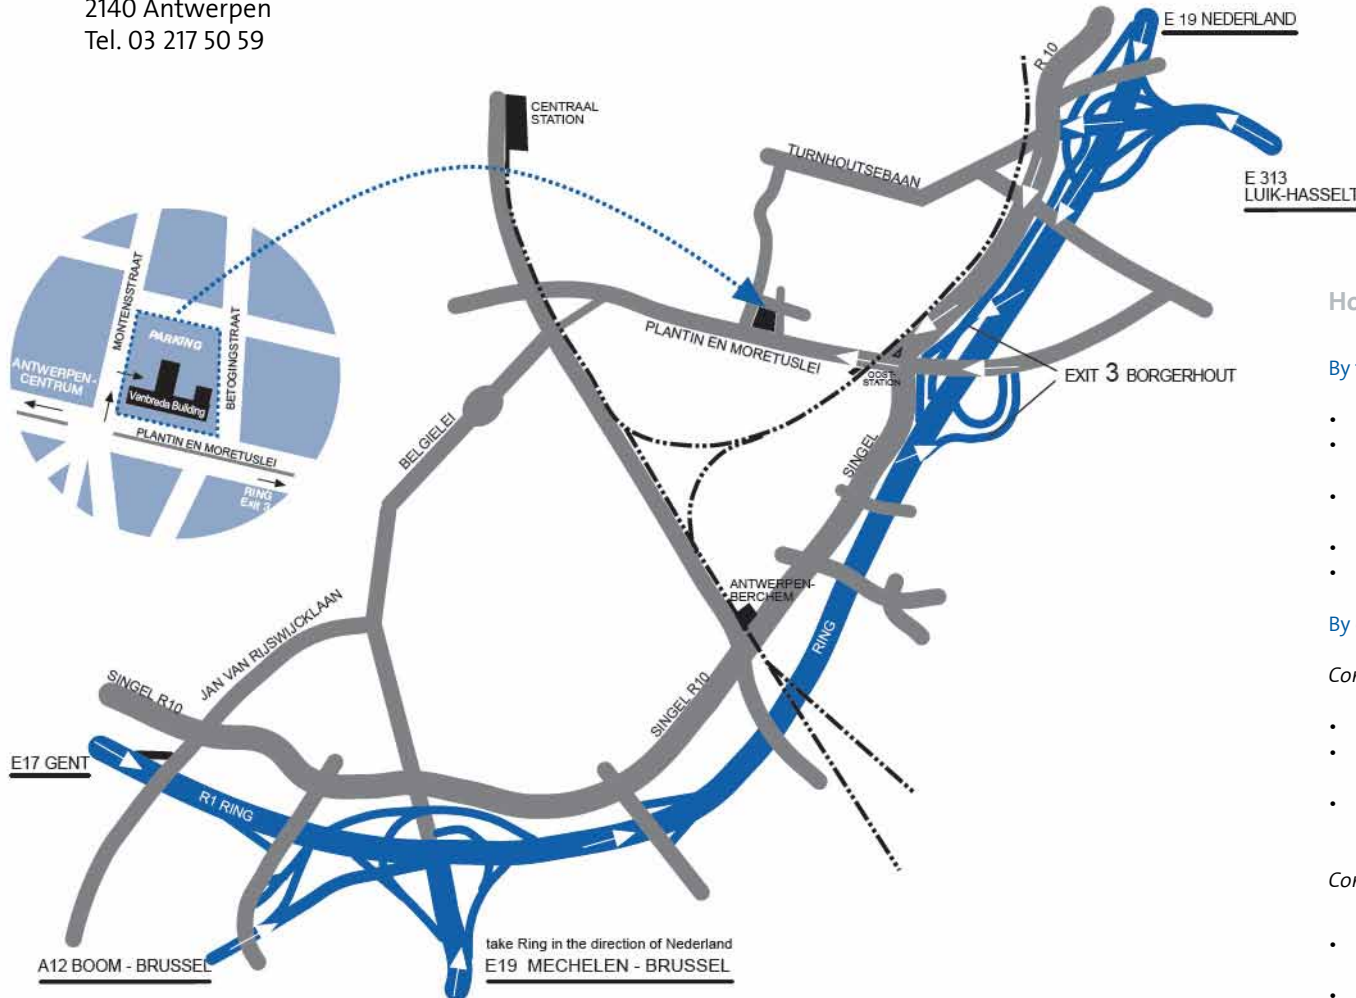

ROUTE DESCRIPTION

Vanbreda Risk & Benefits
Plantin en Moretuslei 297
2140 Antwerpen
Tel. 03 217 50 59

Vanbreda International
Plantin en Moretuslei 299
2140 Antwerpen
Tel. 03 217 50 79

How to reach us?

By train

- Leave the railway station Antwerpen-Berchem through the main exit.
- Cross the square and take the street in front of you, in the far left corner (Cogels-Osylei).
- After the railway bridge, take the first street at your right (Lange Altaarstraat).
- Follow the street (pass the roundabout) until the traffic lights.
- You will see our office across the street.

By car

Coming from Ghent, Brussels or the Netherlands

- On the Antwerp Ring, take exit no. 3 (Borgerhout) to the centre.
- At the second traffic lights after the railway bridge, you will see our office on your right hand side.
- Turn right at these traffic lights and take the first street at your right. You can park your car on the parking lot behind our building.

Coming from Liège or Turnhout

- At the end of the E313/E34, take the exit Antwerpen-Centrum/ Borgerhout (exit on the left hand side!).
- Turn left at the end of the exit (at the traffic lights).
- Turn right at the second traffic lights.
- At the second traffic lights, you will see our office on your right hand side.
- Turn right at these traffic lights and take the first street at your right. You can park your car on the parking lot behind our building.